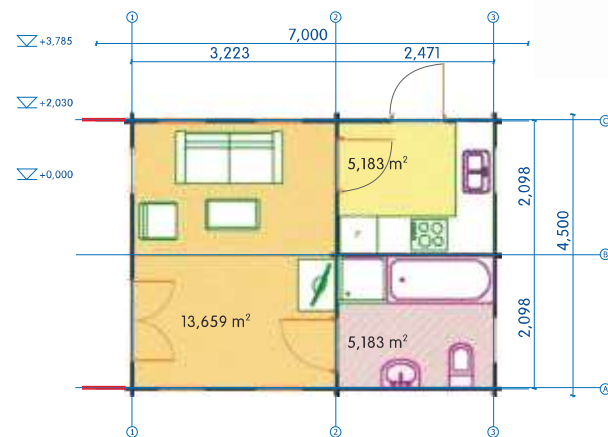

Log Cabins

Dublin

4,5 x 6 (4,33 x 5,85) - IE10050102

Basement size is shown in brackets (without veranda).

optional extras:

IE10050102V - veranda

IE10050102S - shutters for windows

- Wall thickness 45 mm;
- Double grooved interlock;
- Wall boards are faced with softly rounded edges;
- The corbel of the roof around the whole house;
- Canopy - 0,8 m;
- Double glazed windows and door;
- The doors and windows can be supplied either left, or right-hand;
- Big bedroom in the attic;
- Two separate rooms;
- Windows can be switched for ventilation.

The cabin includes the floor.