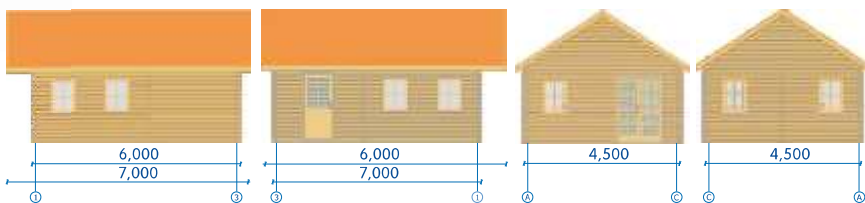

Log Cabins

Dublin

4,5 x 6 (4,33 x 5,85) - IE10050102

Basement size is shown in brackets (without veranda).

optional extras:

IE10050102V - veranda

IE10050102S - shutters for windows

- Wall thickness 45 mm;
- Double grooved interlock;
- Wall boards are faced with softly rounded edges;
- The corbel of the roof around the whole house;
- Canopy - 0,8 m;
- Double glazed windows and door;
- The doors and windows can be supplied either left, or right-hand;
- Big bedroom in the attic;
- Two separate rooms;
- Windows can be switched for ventilation.

The cabin includes the floor.