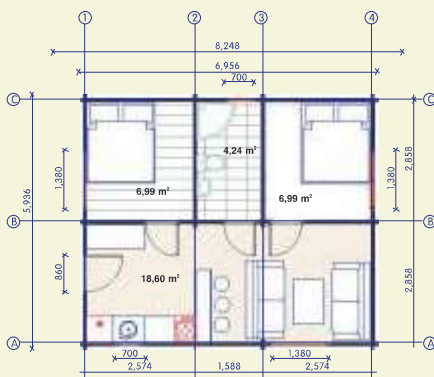

Donegal

Living area 51,25 m²

Wicklow 11x6

Living area 51,25 m²

3 bedroom cabin, living room, kitchen area, bathroom, could be easily converted into 4 bedrooms