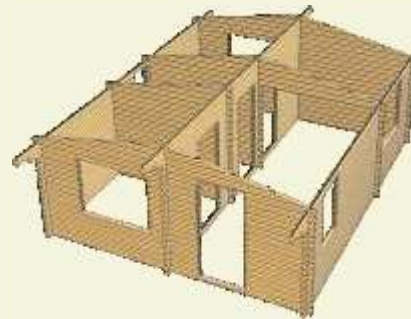

Donegal

Living area 51,25 m²

Wicklow 11x6

Living area 51,25 m²

3 bedroom cabin, living room, kitchen area, bathroom, could be easily converted into 4 bedrooms