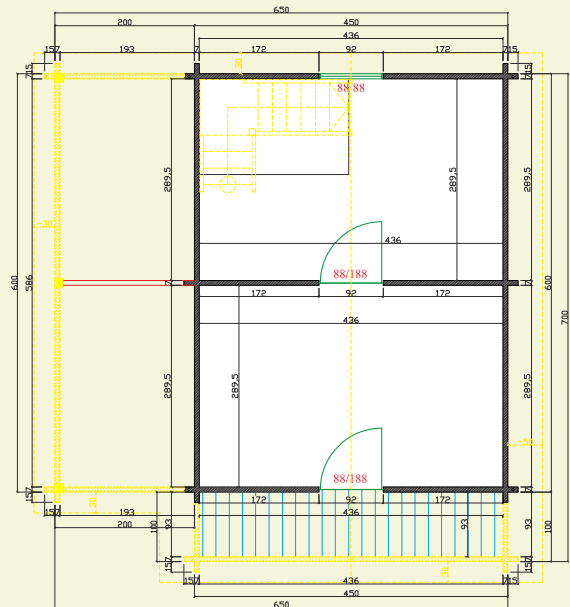

Dublin Bis

ground floor

first floor

50m²

- log cabin 4,5 x 6,0m;
- wall logs 70mm;
- 4 rooms;
- double glazed windows and doors;
- balcony;
- large decking area.

(70mm)