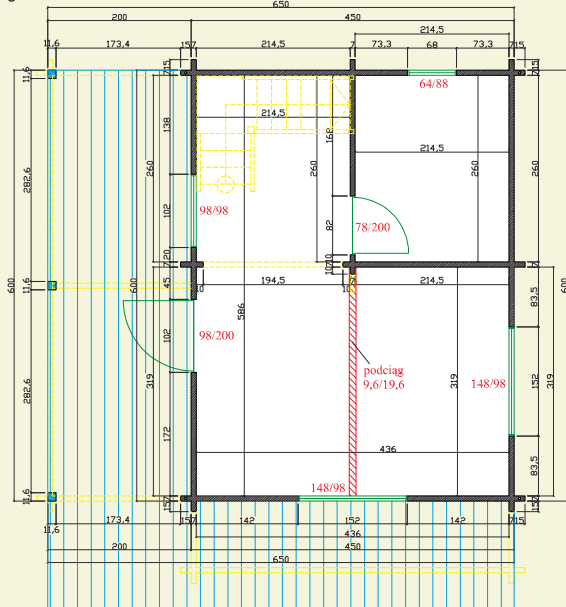

Dublin Bis

ground floor

first floor

50m²

- log cabin 4,5 x 6,0m;
- wall logs 70mm;
- 4 rooms;
- double glazed windows and doors;
- balcony;
- large decking area.

(70mm)